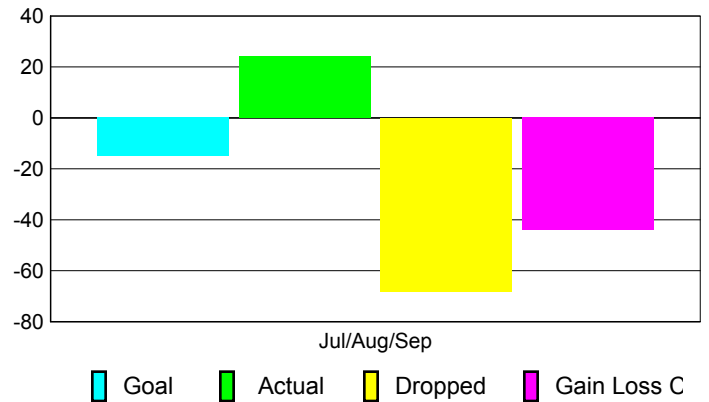

Membership Results 2010-2011

Goal, New, Dropped, Gain/Loss